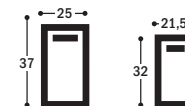

Acabado aluminio / Acabat alumini / Aluminium finish / Finition aluminium
Acabado negro / Acabat negre / Black finish / Finition noir

Ref. P - 370

Ref. P - 320